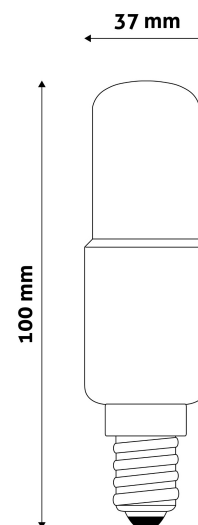

Page: 2/3

PRODUCT SIZE

Diameter:	37mm
Height:	100mm

CARDBOARD BOX

EAN:	5999097913445
Packaging:	1/b 100/c 4900/p
Dimensions:	38mm x 38mm x 140mm
Net weight:	41g
Gross weight:	42g

CARTON

EAN:	5999097913452
Packaging:	1/b 100/c 4900/p
Dimensions:	410mm x 210mm x 260mm
Net weight:	4.1kg
Gross weight:	4.2kg

PALLET EXAMPLE

Height:	
Width:	120cm (std Euro pallet)
Depth:	80cm (std Euro pallet)
Cartons per pallet:	49carton/pallet
Cartons per row:	
Net weight:	200.9kg
Gross weight:	205.8kg

PRODUCT PICTURE

PRODUCT OUTLINE